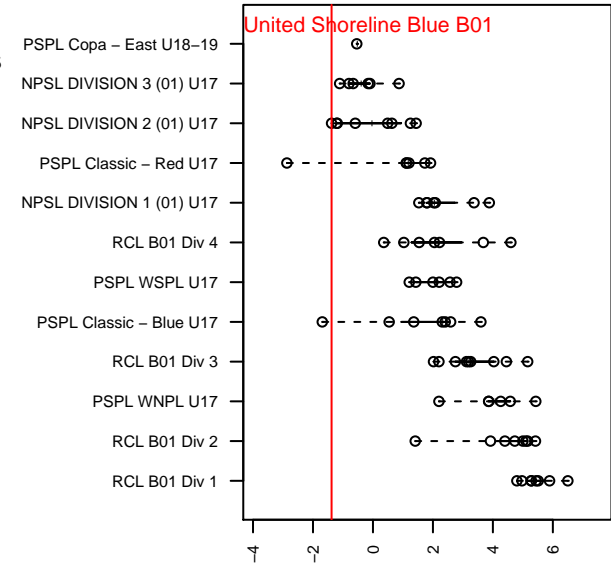

# Seattle United Shoreline Blue B01

Seattle United Regional  
 Shoreline, WA  
 B01 total strength=1151  
 attack=4.44 defense=2.57  
 fall league = NPSL DIVISION 2 (01) U17

alt names used:  
 Seattle United SH B01 Blue  
 Seattle United Shoreline Blue B01  
 Seattle United Shoreline Blue B01  
 Seattle United SH B01 Blue

Venues played:  
 2017 Seattle Cup BU17  
 2017 Crossfire Select U18 Gold  
 2017 Xtreme Cup BU17  
 2017 NPSL DIVISION 2 (01) U17  
 2017 Founders Cup B01 Div A

**Seattle United Shoreline Blue B01**  
 Dots are actual minus expected GF (blue circles) and GA (red triangles).  
 Blue line is smoothed change in attack strength. Red is smoothed change in defense strength.

**attack and defense variance (black dot)  
relative to other teams  
and top 10 in region**

**attack and defense rating  
relative to others at age  
and all opponents in last 13 months**

**Performance relative to 13 month average**