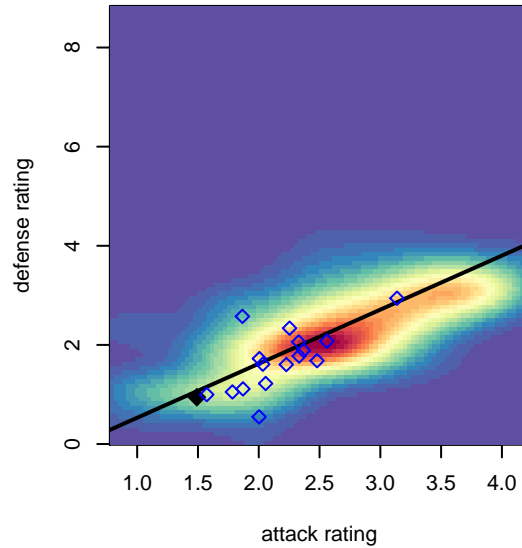

# Seattle United Shoreline Blue B01

Seattle United Regional  
 Shoreline, WA  
 B01 total strength=1151  
 attack=4.44 defense=2.57  
 fall league = NPSL DIVISION 2 (01) U17

alt names used:  
 Seattle United SH B01 Blue  
 Seattle United Shoreline Blue B01  
 Seattle United Shoreline Blue B01  
 Seattle United SH B01 Blue

Venues played:  
 2017 Seattle Cup BU17  
 2017 Crossfire Select U18 Gold  
 2017 Xtreme Cup BU17  
 2017 NPSL DIVISION 2 (01) U17  
 2017 Founders Cup B01 Div A

**Seattle United Shoreline Blue B01**  
 Dots are actual minus expected GF (blue circles) and GA (red triangles).  
 Blue line is smoothed change in attack strength. Red is smoothed change in defense strength.

**attack and defense variance (black dot)  
relative to other teams  
and top 10 in region**

**attack and defense rating  
relative to others at age  
and all opponents in last 13 months**

**Performance relative to 13 month average**