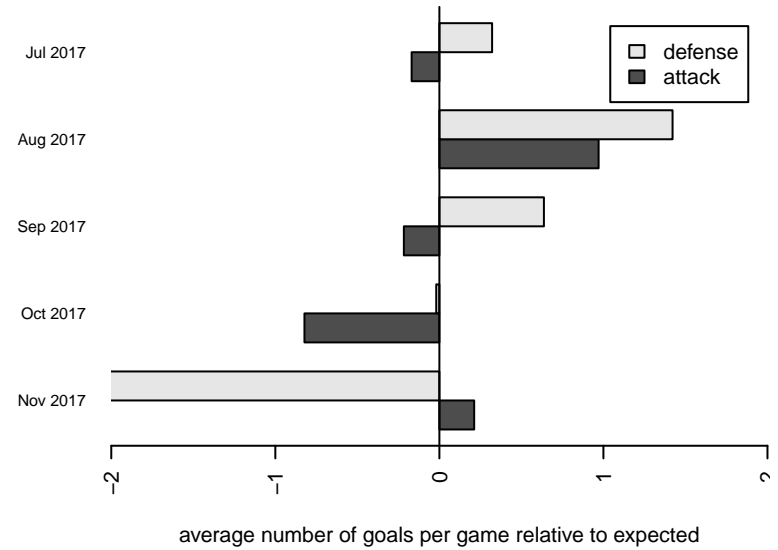

Performance relative to 13 month average