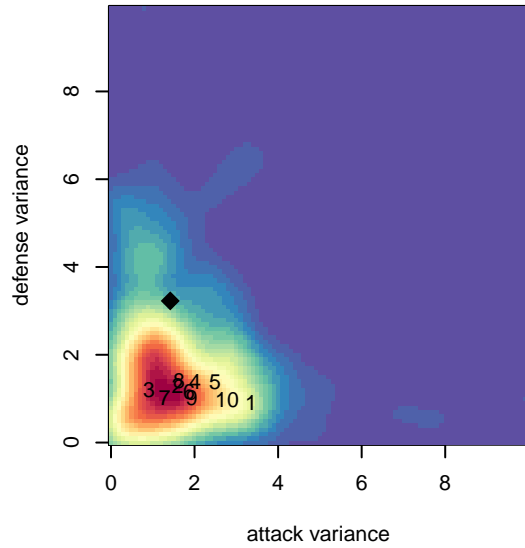

# Seattle United Shoreline Blue B01

Seattle United Regional  
 Shoreline, WA  
 B01 total strength=1151  
 attack=4.44 defense=2.57  
 fall league = NPSL DIVISION 2 (01) U17

alt names used:  
 Seattle United SH B01 Blue  
 Seattle United Shoreline Blue B01  
 Seattle United Shoreline Blue B01  
 Seattle United SH B01 Blue

Venues played:  
 2017 Seattle Cup BU17  
 2017 Crossfire Select U18 Gold  
 2017 Xtreme Cup BU17  
 2017 NPSL DIVISION 2 (01) U17  
 2017 Founders Cup B01 Div A

**Seattle United Shoreline Blue B01**  
 Dots are actual minus expected GF (blue circles) and GA (red triangles).  
 Blue line is smoothed change in attack strength. Red is smoothed change in defense strength.

**attack and defense variance (black dot)  
relative to other teams  
and top 10 in region**

**attack and defense rating  
relative to others at age  
and all opponents in last 13 months**

**Performance relative to 13 month average**